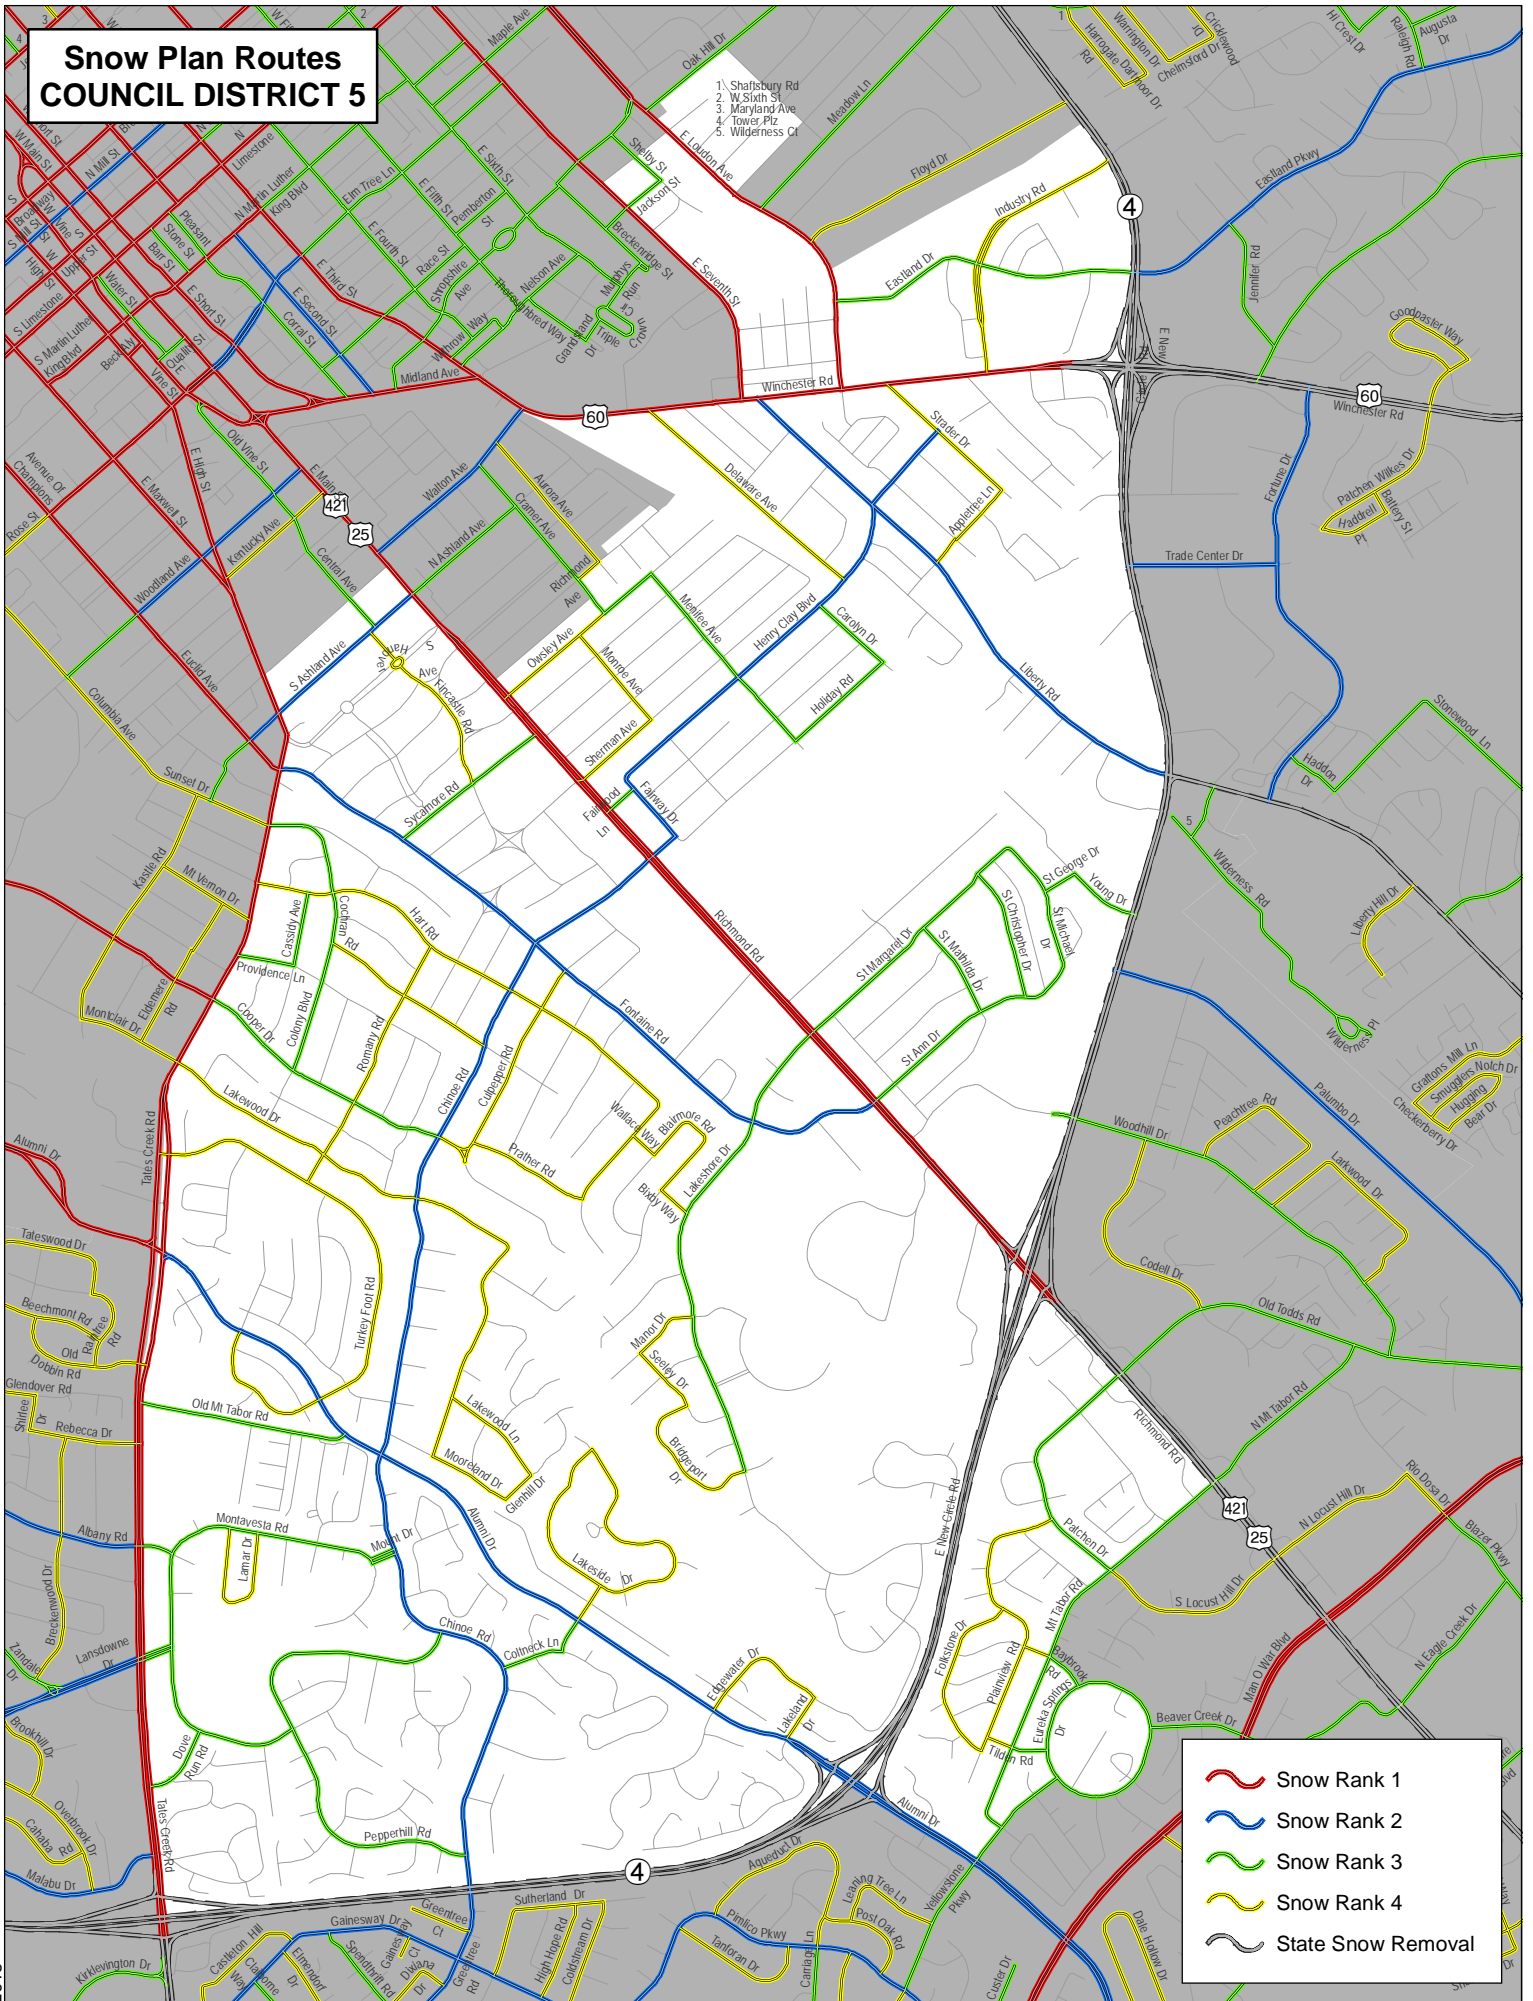

Snow Plan Routes COUNCIL DISTRICT 5

	Snow Rank 1
	Snow Rank 2
	Snow Rank 3
	Snow Rank 4
	State Snow Removal