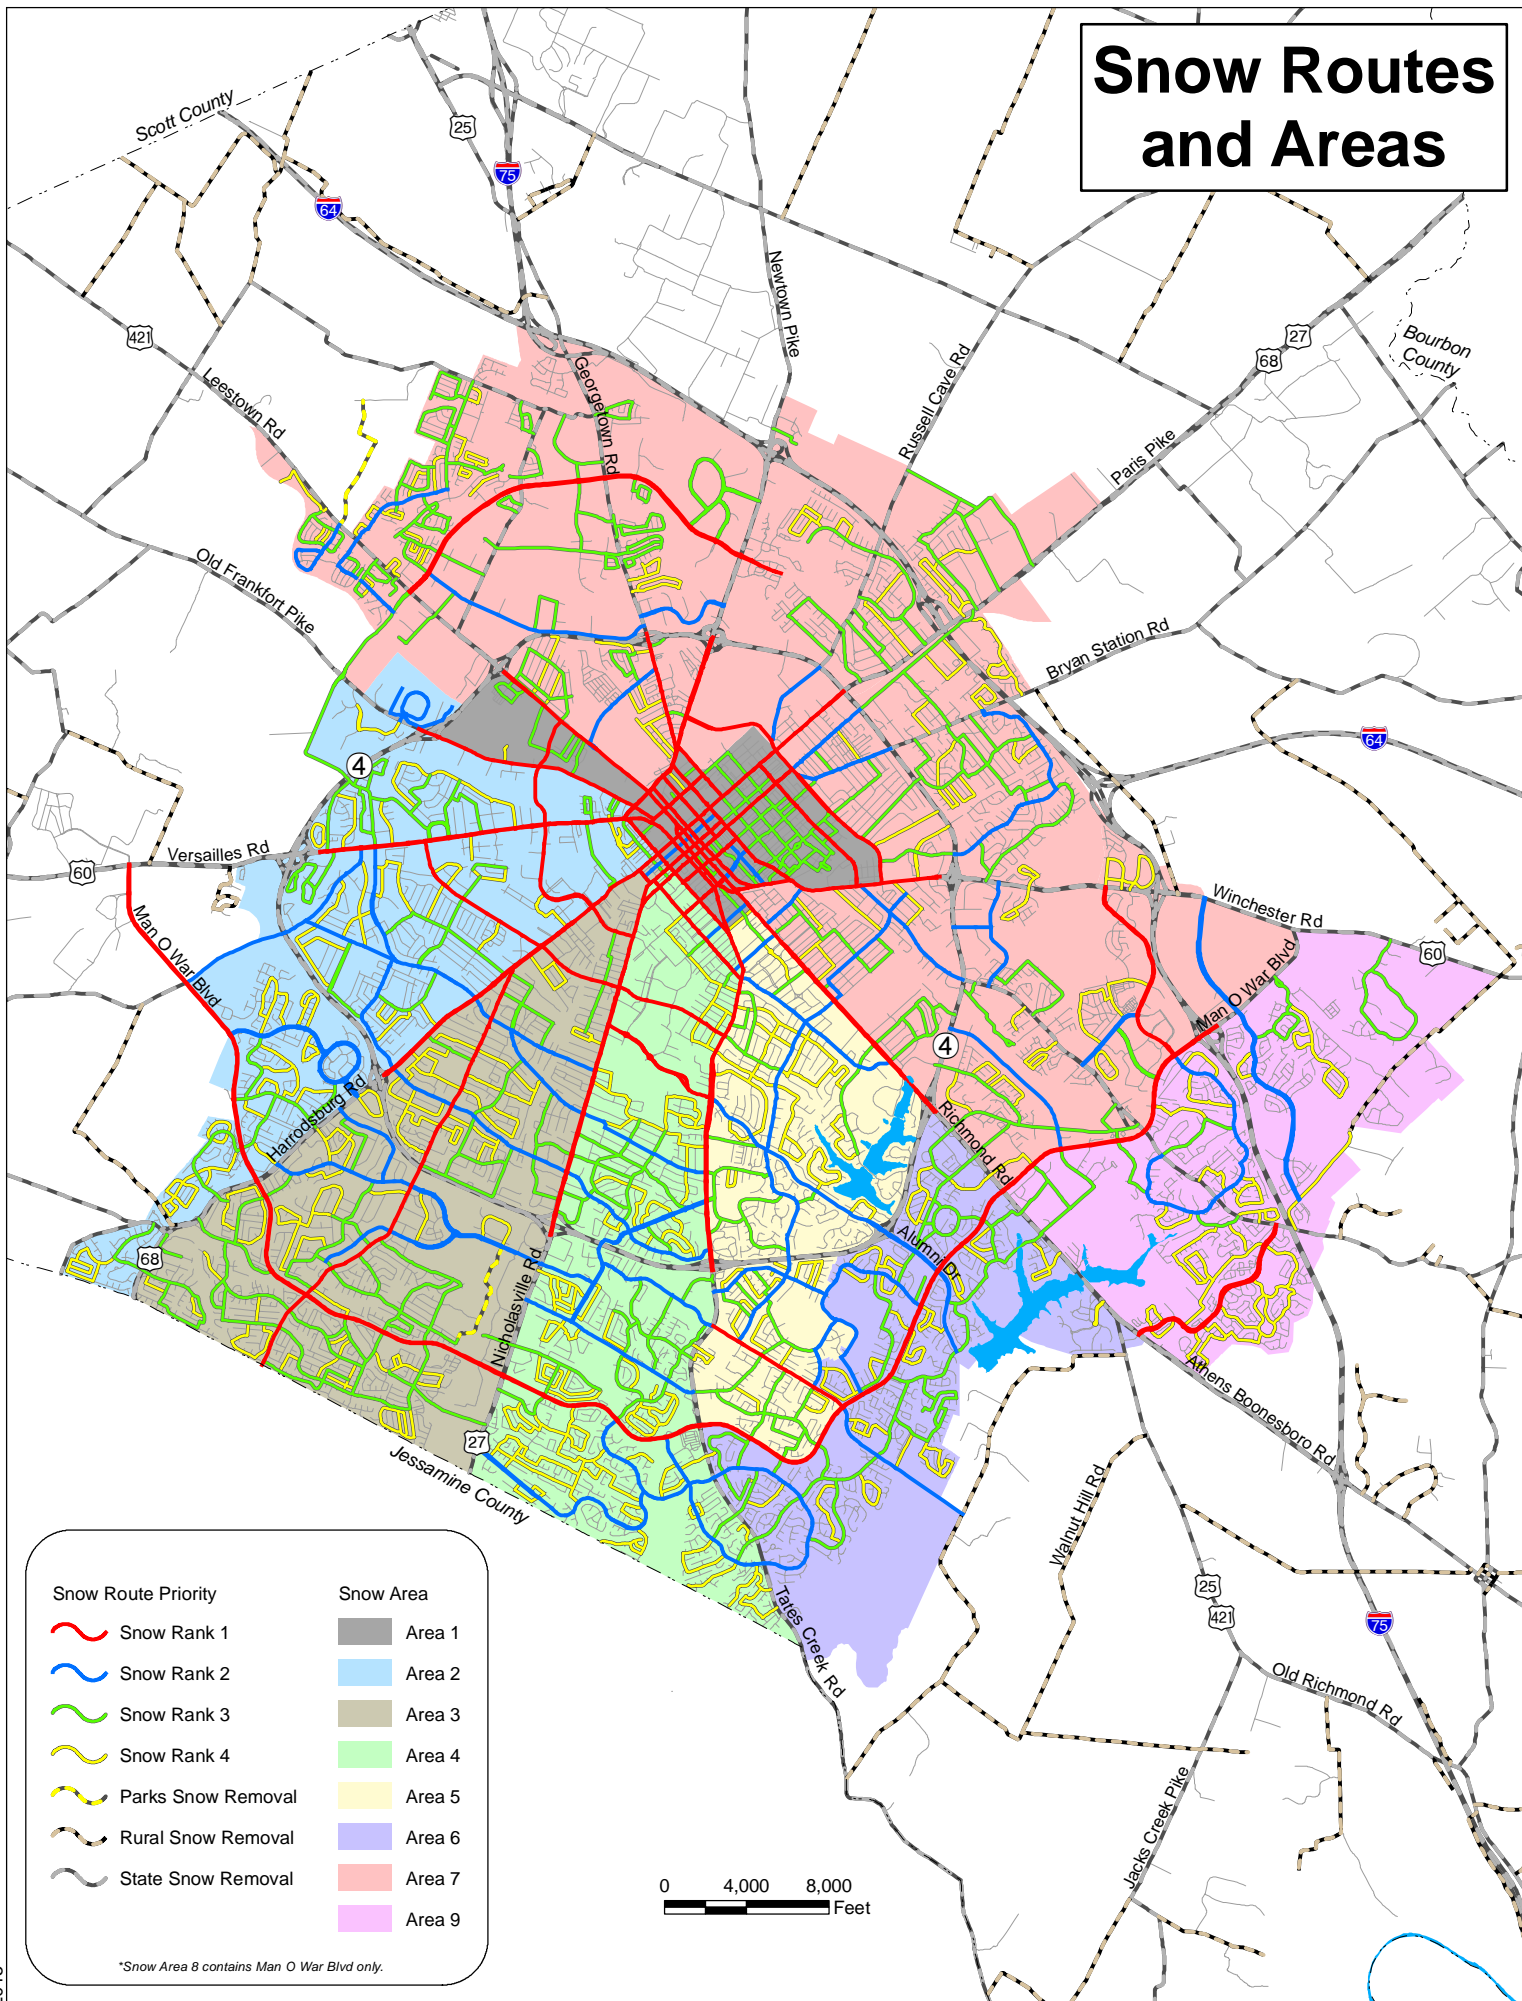

Snow Routes and Areas

Snow Route Priority	Snow Area
Snow Rank 1	Area 1
Snow Rank 2	Area 2
Snow Rank 3	Area 3
Snow Rank 4	Area 4
Parks Snow Removal	Area 5
Rural Snow Removal	Area 6
State Snow Removal	Area 7
	Area 9

*Snow Area 8 contains Man O War Blvd only.

0 4,000 8,000 Feet